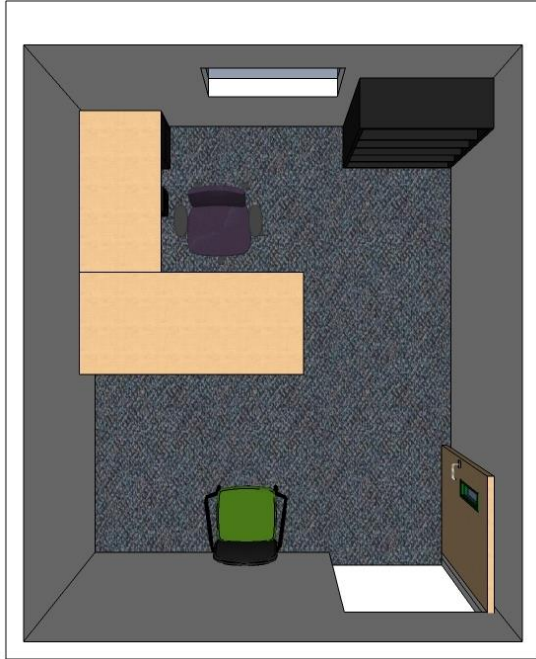

Faculty Office Set

Desk Chair

Seat – Purple Fabric
Frame – Black

L-Shape Desk

Top – Maple
Frame – Black Metal
Edge – Black

Guest Chair

Seat – Green Fabric
Frame – Black
Glides - Steel

Bookcase

Black Metal Finish

Standard Faculty Office Layout